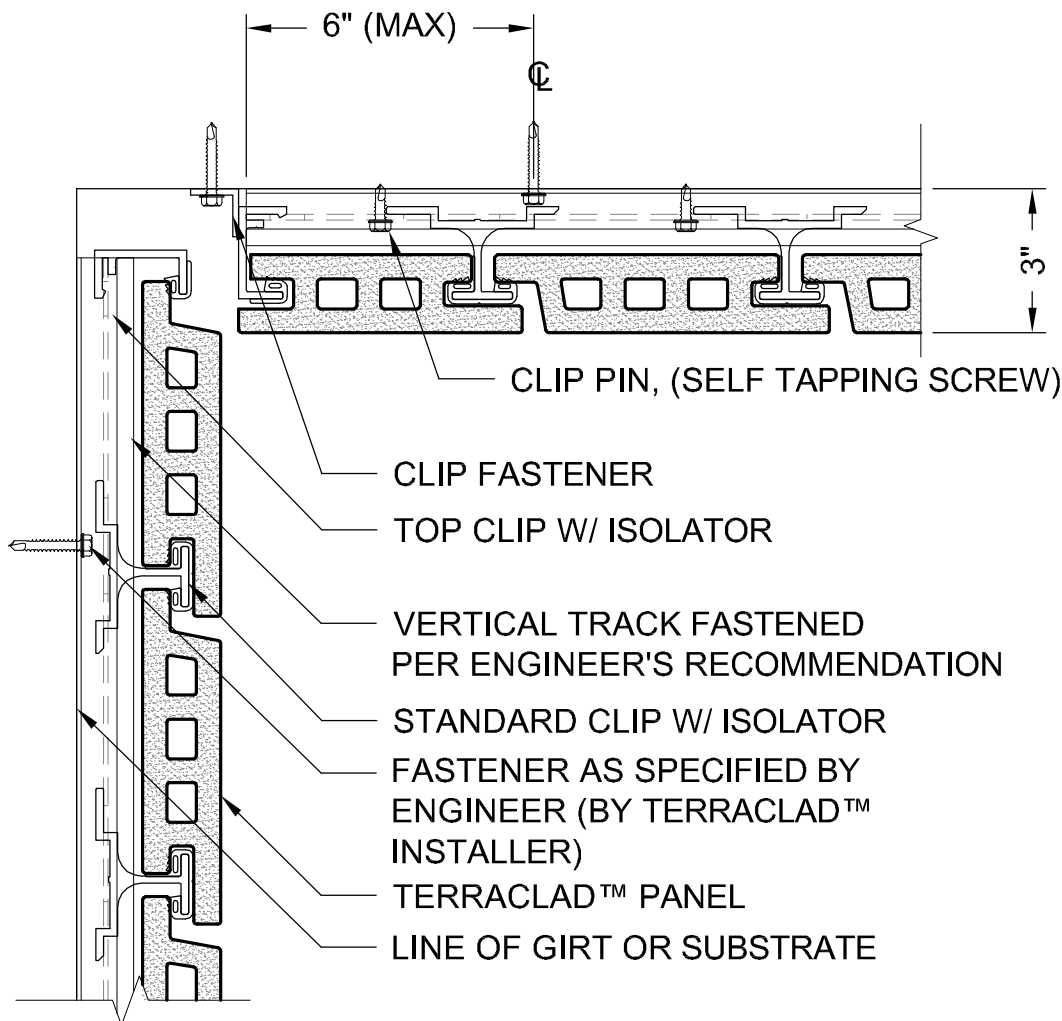

NOTE: BVTC TO SUPPLY TERRACLAD™  
 PANELS, VERTICAL TRACK w/ GASKET,  
 AND CLIPS w/ ISOLATORS. ALL OTHER  
 COMPONENTS TO BE PROVIDED BY OTHERS.

## SECTION DETAIL CEILING TOP CLIP

1

Scale: 3" = 1'-0"

### TerraClad™ Rainscreen

DRAWN: ceb

DATE: 04/21/09

SCALE: 3" = 1'-0"