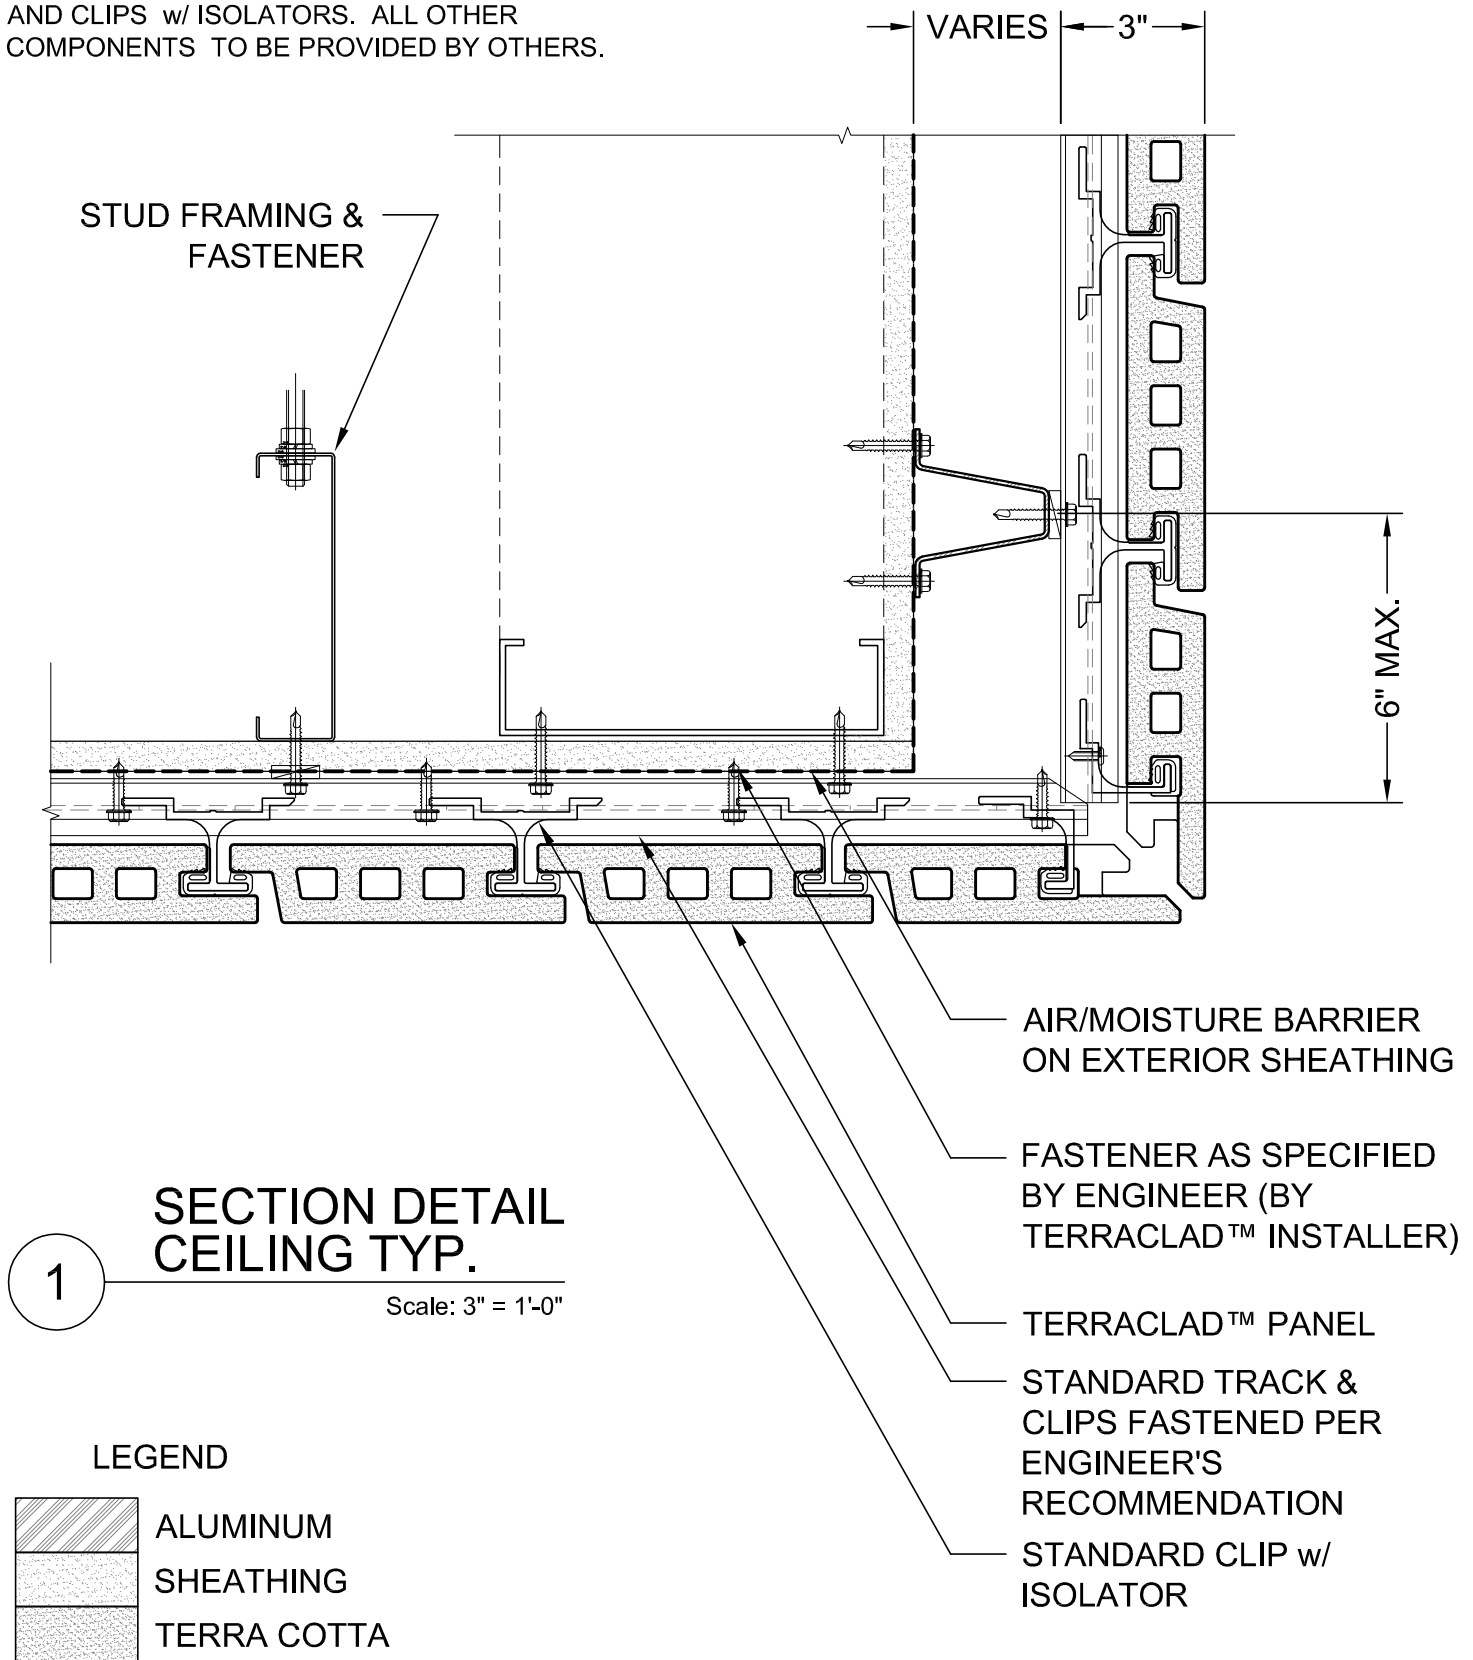

NOTE: BVTc TO SUPPLY TERRACLAD™ PANELS, VERTICAL TRACK w/ GASKET, AND CLIPS w/ ISOLATORS. ALL OTHER COMPONENTS TO BE PROVIDED BY OTHERS.

ALL RIGHTS RESERVED. NO PART OF THIS WORK MAY BE REPRODUCED OR COPIED IN ANY FORM OR BY ANY MEANS -GRAPHIC, ELECTRONIC, OR MECHANICAL, INCLUDING PHOTOCOPYING, RECORDING, TAPING OR INFORMATION AND RETRIEVAL SYSTEMS-WITHOUT WRITTEN PERMISSION OF BOSTON VALLEY TERRA COTTA.

TerraClad™ Rainscreen

DRAWN: ajb/neps DATE: 05/04/10 SCALE: 3" = 1'-0"

Boston Valley Terra Cotta

6860 SOUTH ABBOTT RD. ORCHARD PARK, NY 14127
PHONE (716) 649-7490 FAX (716) 649-7688 www.terraclad.com

DETAIL DRAWING