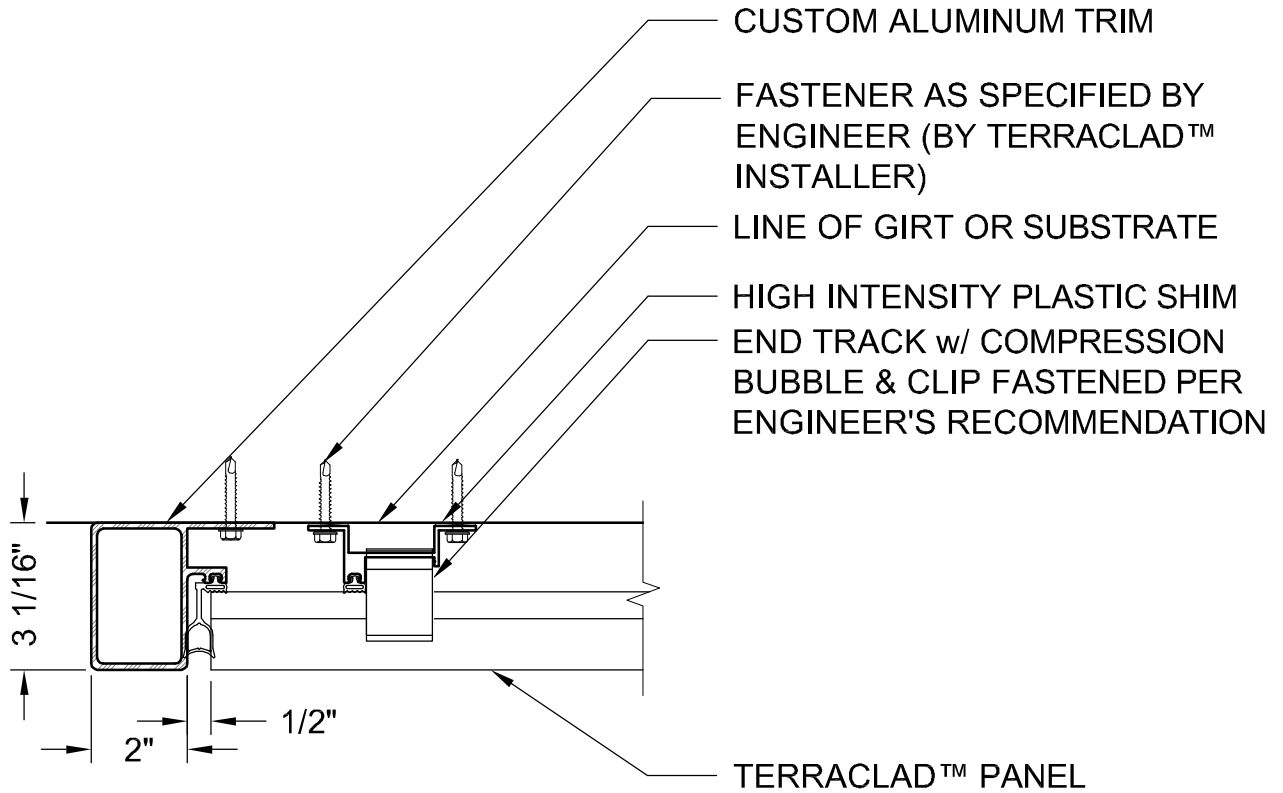

NOTE: BVTC TO SUPPLY TERRACLAD™
 PANELS, VERTICAL TRACK w/ GASKET,
 ALUMINUM TRIM, AND CLIPS w/ ISOLATORS.
 ALL OTHER COMPONENTS TO BE PROVIDED
 BY OTHERS.

1 PLAN DETAIL
 2" ALUMINUM CLOSURE TRIM
 Scale: 3" = 1'-0"