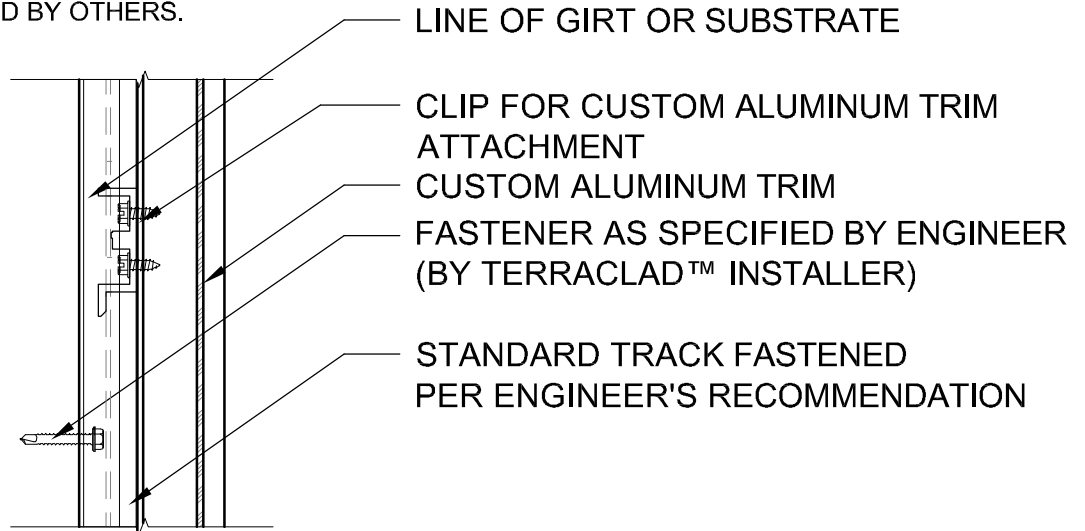

NOTE: BVTc TO SUPPLY TERRACLAD™ PANELS, VERTICAL TRACK w/ GASKET, AND CLIPS w/ ISOLATORS. ALL OTHER COMPONENTS TO BE PROVIDED BY OTHERS.

**1** SECTION DETAIL  
4" VERTICAL TRIM  
Scale: 3" = 1'-0"

**2** PLAN DETAIL  
4" VERTICAL CLOSURE TRIM  
Scale: 3" = 1'-0"