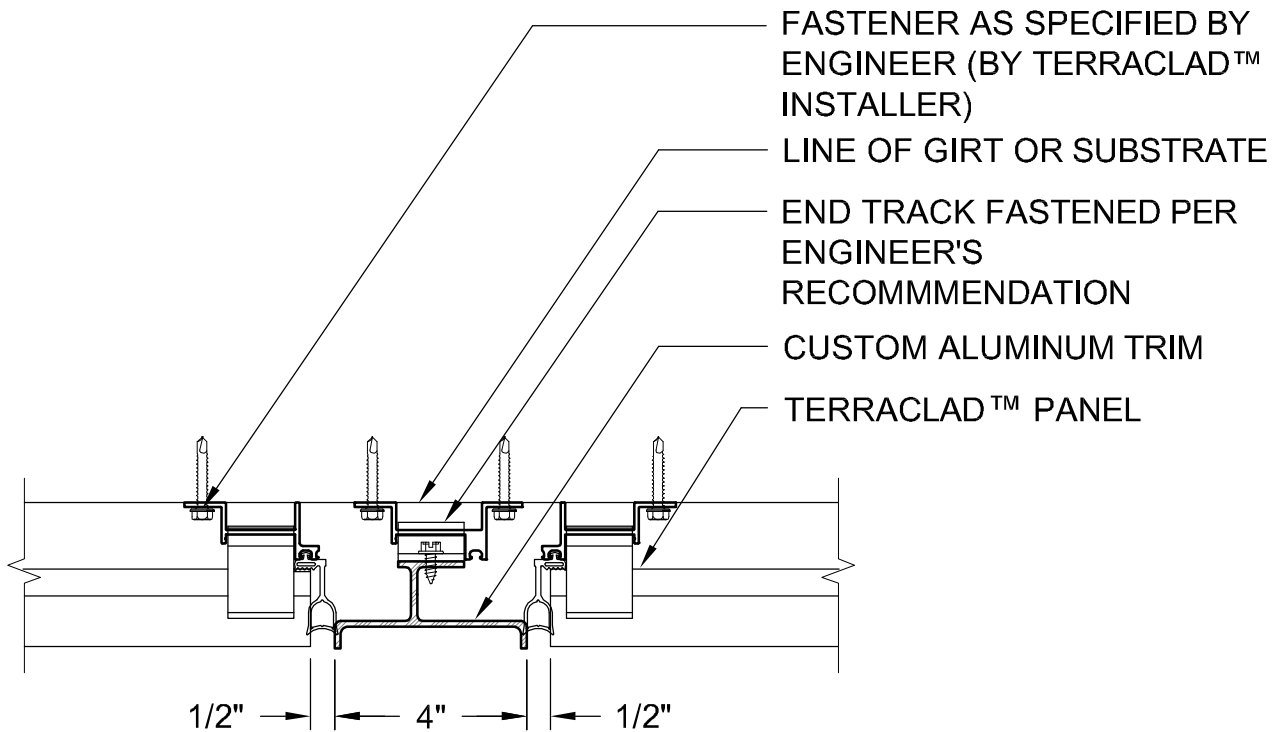

NOTE: BVTc TO SUPPLY TERRACLAD™ PANELS, VERTICAL TRACK w/ GASKET, AND CLIPS w/ ISOLATORS. ALL OTHER COMPONENTS TO BE PROVIDED BY OTHERS.

**1** SECTION DETAIL  
4" VERTICAL TRIM  
Scale: 3" = 1'-0"

**2** PLAN DETAIL  
4" VERTICAL CLOSURE TRIM  
Scale: 3" = 1'-0"

DETAIL  
DRAWING