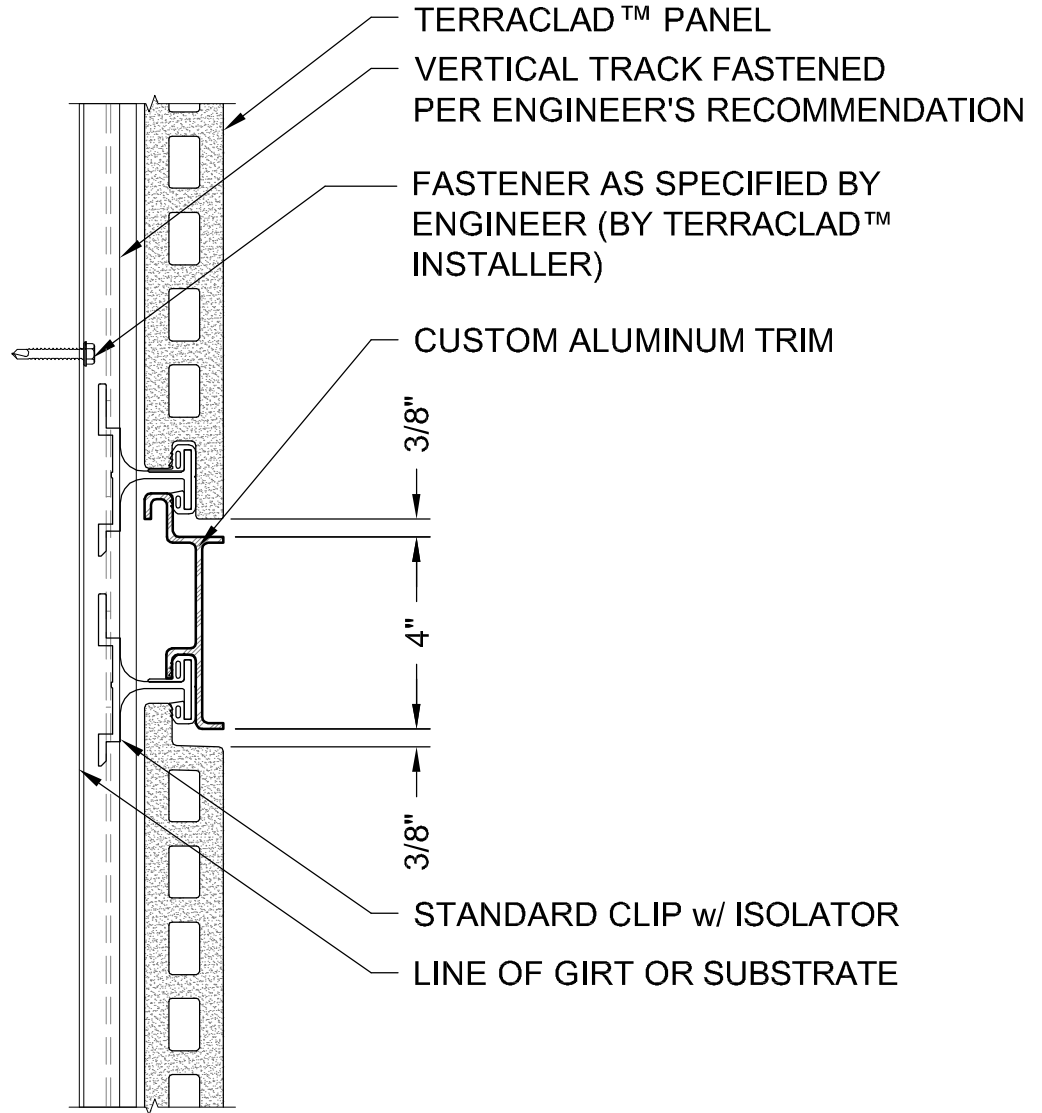

NOTE: BVTc TO SUPPLY TERRACLAD™ PANELS, VERTICAL TRACK w/ GASKET, ALUMINUM TRIM, AND CLIPS w/ ISOLATORS. ALL OTHER COMPONENTS TO BE PROVIDED BY OTHERS.

1 SECTION DETAIL
4" HORIZONTAL TRIM
 Scale: 3" = 1'-0"

DETAIL DRAWING 