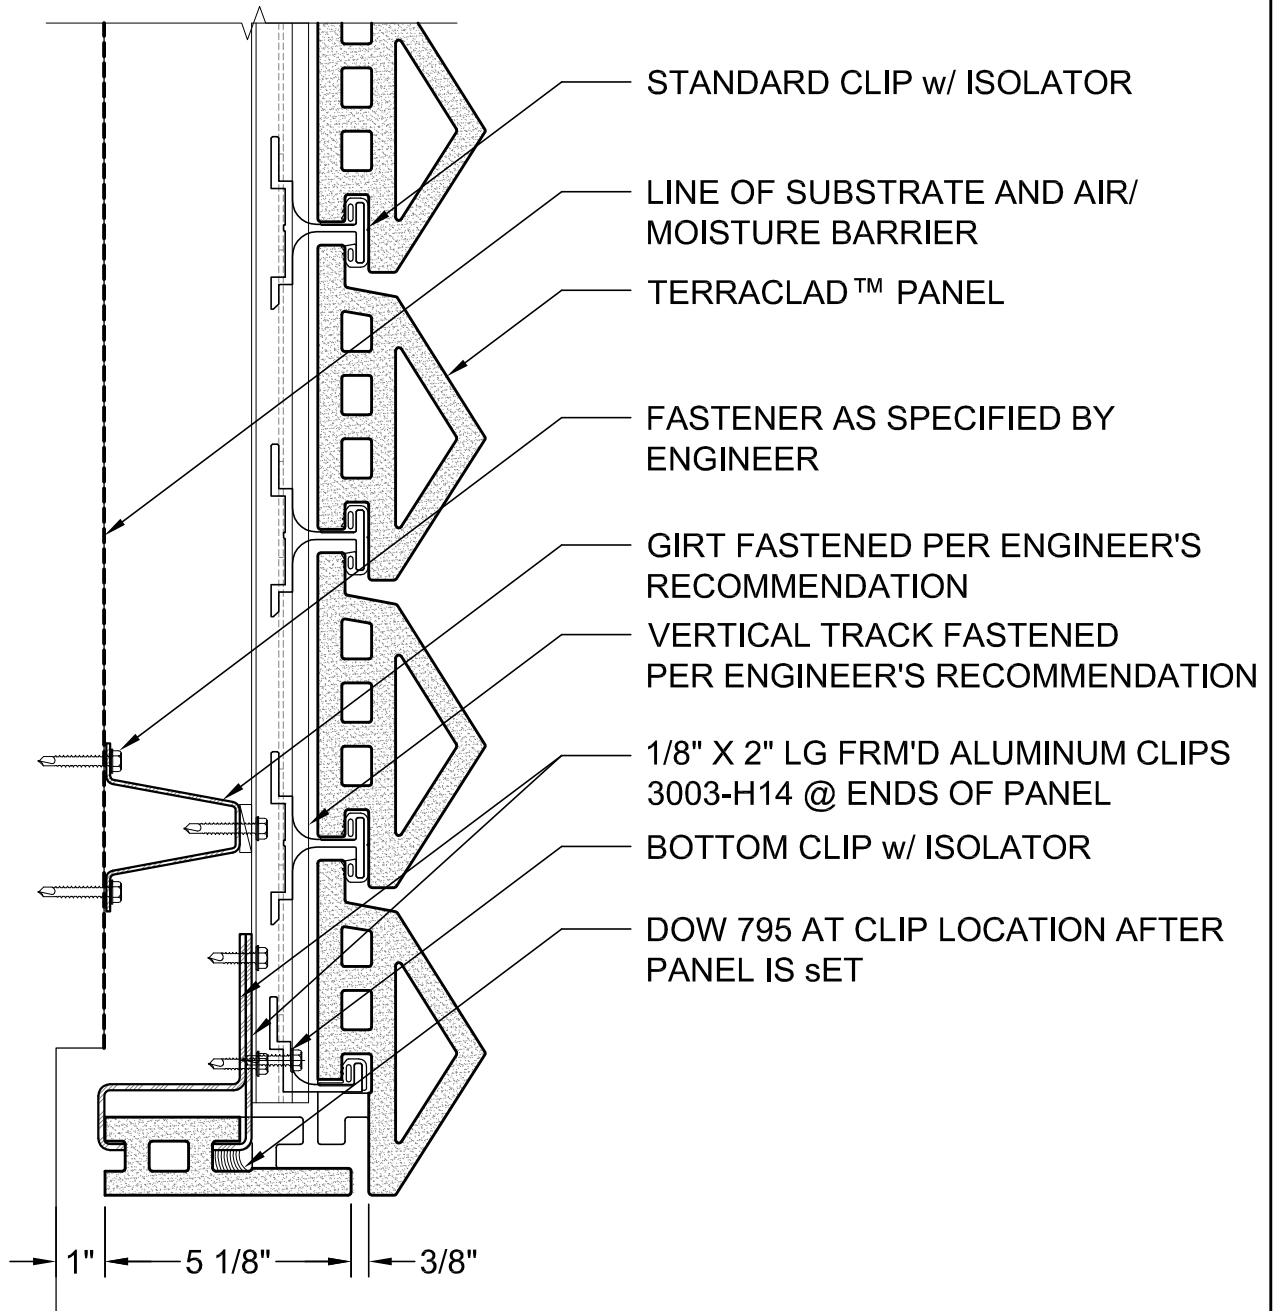

NOTE: BVTC TO SUPPLY TERRACLAD™ PANELS, VERTICAL TRACK w/ GASKET, AND CLIPS w/ ISOLATORS. ALL OTHER COMPONENTS TO BE PROVIDED BY OTHERS.

LEGEND

ALUMINUM

TERRA COTTA

SECTION DETAIL
HEADER w/ BENT CLIP

Scale: 3" = 1'-0"