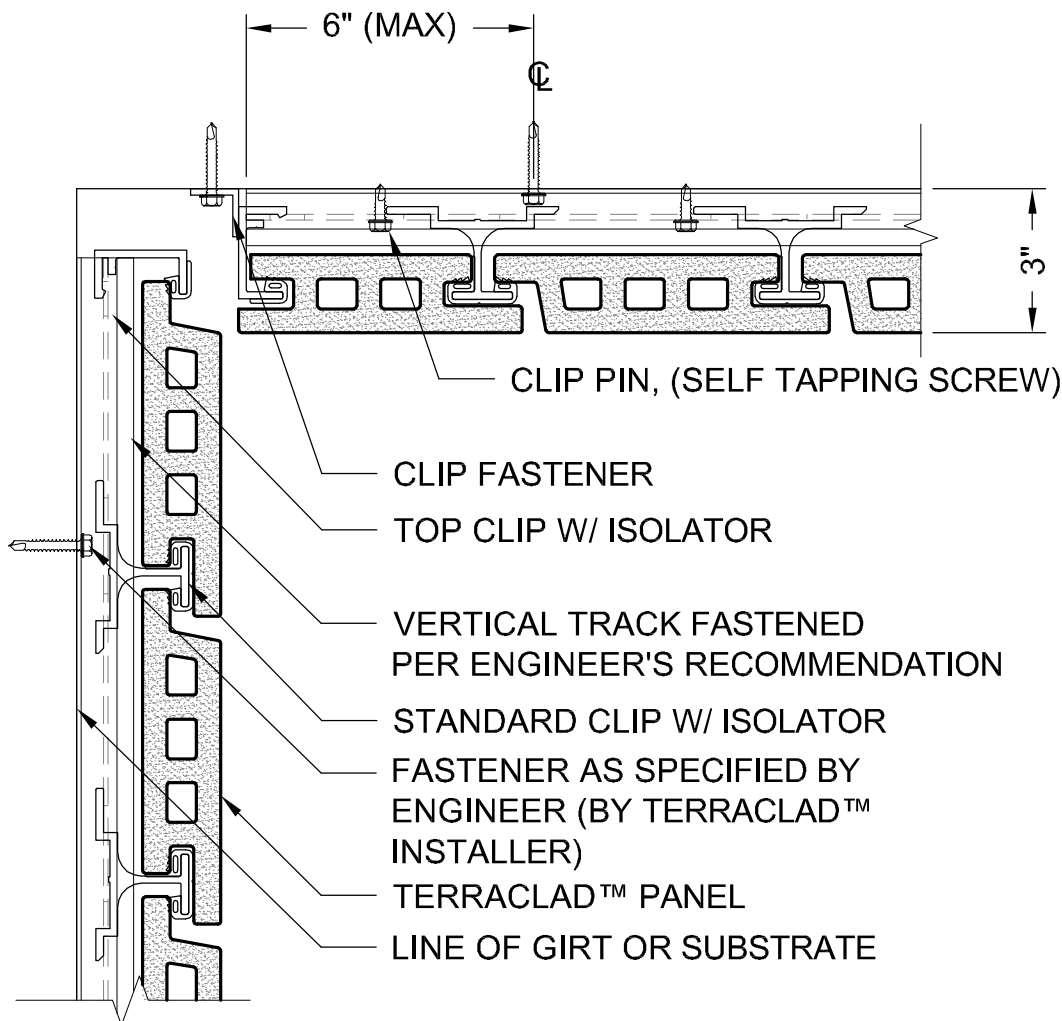

NOTE: BVTC TO SUPPLY TERRACLAD™
 PANELS, VERTICAL TRACK w/ GASKET,
 AND CLIPS w/ ISOLATORS. ALL OTHER
 COMPONENTS TO BE PROVIDED BY OTHERS.

SECTION DETAIL CEILING TOP CLIP

1

Scale: 3" = 1'-0"

LEGEND

TERRA COTTA