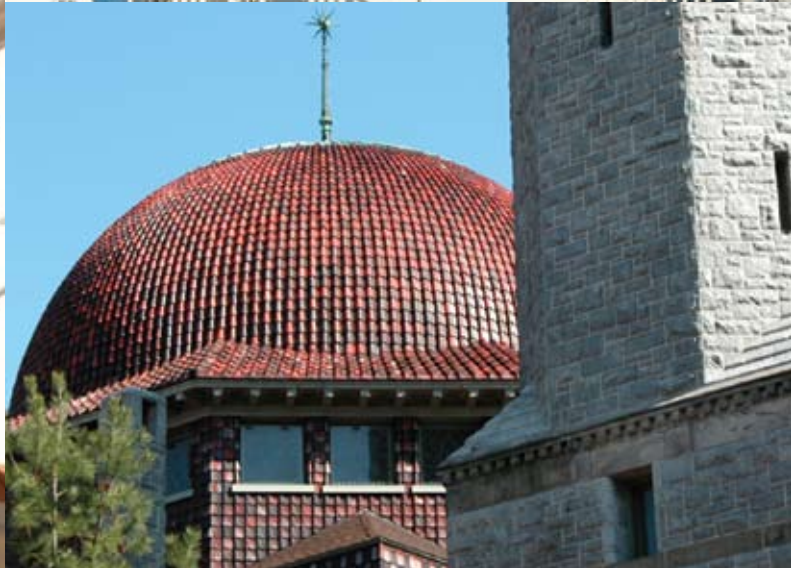

CLASSIC ROOF TILE

**Boston Valley
Terra Cotta**

1.888.214.3655 www.BostonValley.com

6860 South Abbott Rd • Orchard Park, NY 14127
TEL 716.649.7490 FAX 716.649.7688

CLASSIC ROOF TILE

MEDITERRANEAN SERIES
Greek Pan/Cover

MEDITERRANEAN SERIES
Spanish "S"

CRAFTSMAN SERIES
Jumbo

CRAFTSMAN SERIES
Appalachian

Custom Shapes and Colors

Roof tiles and fittings are available in a wide range of shapes and colors, including custom options, to meet the needs of nearly any architectural project. Please see our website, www.bostonvalley.com, or call 888-214-3655 for additional information.

Recreating The Past Shaping The Future

As a leader in the manufacture of architectural terra cotta, Boston Valley continues the legacy of recreating the past and shaping the future with classic roof tile for historic restoration, replication and new construction. Our team specializes in custom projects, providing assistance through decades of experience.

Boston Valley Terra Cotta maintains a reputation as an internationally respected producer of quality clay products. Our Grade 1 terra cotta roof tile product line is crafted in a unique array of profiles, colors and finishes. Boston Valley also produces custom tiles for replication of rare or unique shapes.