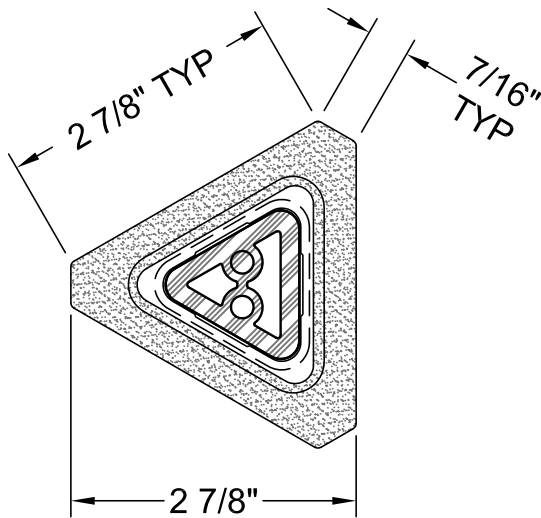

LEGEND

NOTE: BVTC TO SUPPLY TERRACLAD™ BAGUETTE, SPLINE AND GASKET. ALL OTHER COMPONENTS TO BE PROVIDED BY OTHERS.

4 1 5/8" BAGUETTE
Scale: 6" = 1'-0"

2 2" BAGUETTE
Scale: 6" = 1'-0"

3 TRIANGLE BAGUETTE
Scale: 6" = 1'-0"

1 2 1/2" BAGUETTE
Scale: 6" = 1'-0"