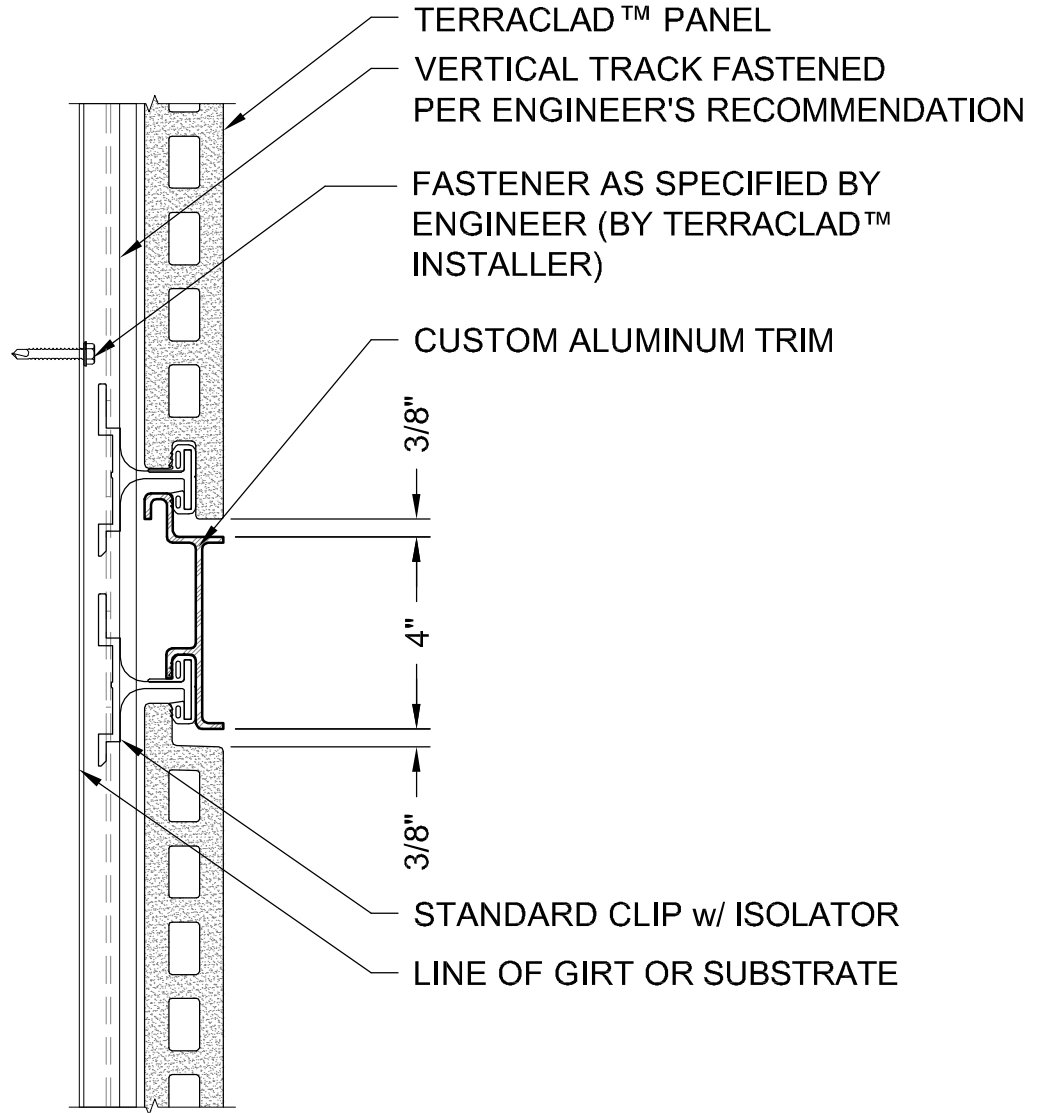

NOTE: BVTc TO SUPPLY TERRACLAD™ PANELS, VERTICAL TRACK w/ GASKET, ALUMINUM TRIM, AND CLIPS w/ ISOLATORS. ALL OTHER COMPONENTS TO BE PROVIDED BY OTHERS.

SECTION DETAIL
4" HORIZONTAL TRIM
 1
 Scale: 3" = 1'-0"

DETAIL DRAWING 